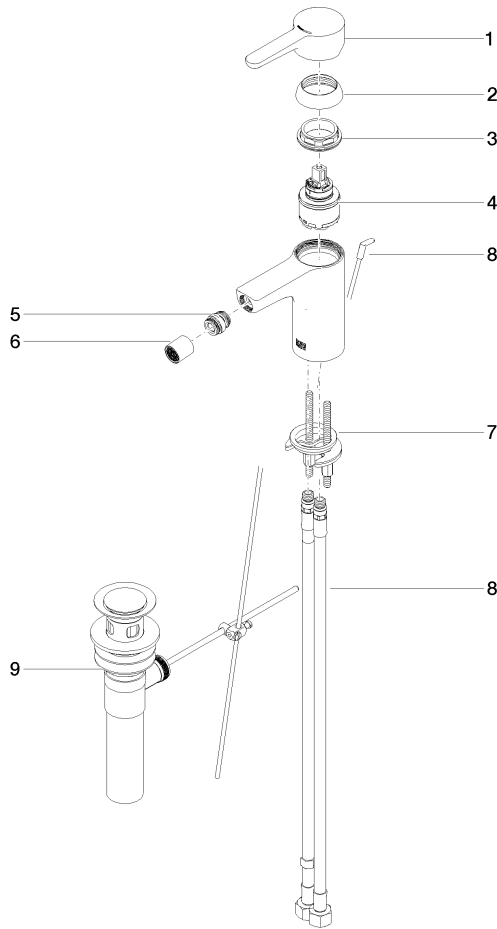

DORNBACHT YAMOU Single-lever bidet mixer with pop-up waste - Chrome

33 600 831

- 118mm projection
- 1 1/4" pop-up waste
- ball-joint pivotable through 15° (in any direction)
- circular, air-enriched flow
- height of mixer 126 mm
- height up to aerator 90 mm
- hole diameter 35 mm
- 2 x pressure hose with 3/8" cap nut
- max. flow 5.4 l/min

Chrome

33 600 831-00 0010

Soft Black

33 600 831-69 0010

DORNBRACHT YAMOU Single-lever bidet mixer with pop-up waste - Chrome

33 600 831

mm [inches]

Flow rate chart

DORNBRAUCHT YAMOU Single-lever bidet mixer with pop-up waste - Chrome

33 600 831

Spare parts list

No.	Item Number	Name	Quantity used	Delivery time
1	90 20 83 002 00-00	handle	1	2
2	90 21 02 400 00-00	cover	1	2
3	90 23 10 140 00 90	nut	1	2
4	90 15 05 502 00 90	cartridge	1	2
5	90 21 40 008 00-00	joint	1	2
6	90 23 01 178 00-00	aerator	1	-
Spare part can no longer be ordered, please order the replacement item				
7	90 30 11 504 00 90	fixing set	1	2
8	90 30 04 110 03 90	hose	1	2
9	90 11 01 200 01-00	pop-up waste	1	2