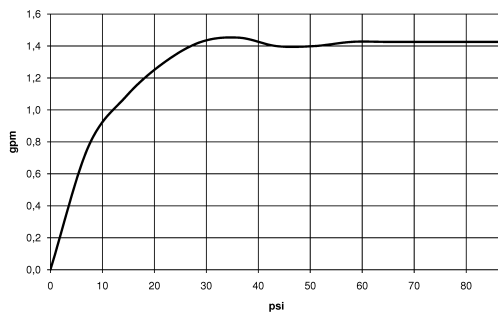

DORNBACHT YAMOU Single-lever bidet mixer with pop-up waste - Chrome

33 600 831

- 118mm projection
- 1 1/4" pop-up waste
- ball-joint pivotable through 15° (in any direction)
- circular, air-enriched flow
- height of mixer 126 mm
- height up to aerator 90 mm
- hole diameter 35 mm
- 2 x pressure hose with 3/8" cap nut
- max. flow 5.4 l/min

Chrome

33 600 831-00 0010

Soft Black

33 600 831-69 0010

DORNBRACHT YAMOU Single-lever bidet mixer with pop-up waste - Chrome

33 600 831

mm [inches]

Flow rate chart