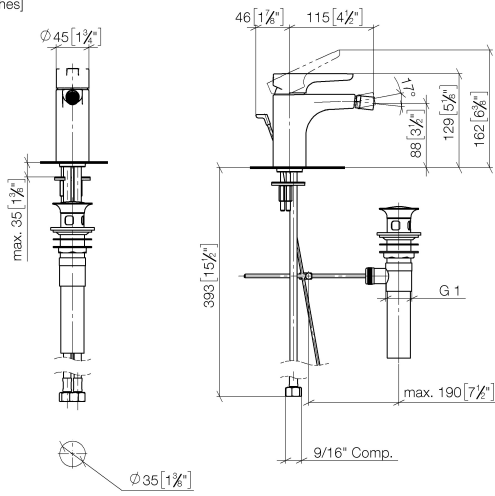

DORNBACHT YAMOU Single-lever bidet mixer with pop-up waste - Chrome

33 600 831

- 118mm projection
- 1 1/4" pop-up waste
- ball-joint pivotable through 15° (in any direction)
- circular, air-enriched flow
- height of mixer 126 mm
- height up to aerator 90 mm
- hole diameter 35 mm
- 2 x pressure hose with 3/8" cap nut
- max. flow 5.4 l/min

Chrome

33 600 831-00 0010

Soft Black

33 600 831-69 0010

DORNBRACHT YAMOU Single-lever bidet mixer with pop-up waste - Chrome

33 600 831

mm [inches]

Flow rate chart

DORNBRAUCHT YAMOU Single-lever bidet mixer with pop-up waste - Chrome

33 600 831

Spare parts list

No.	Item Number	Name	Quantity used	Delivery time
1	90 20 83 002 00-00	handle	1	2
2	90 21 02 400 00-00	cover	1	2
3	90 23 10 140 00 90	nut	1	2
4	90 15 05 502 00 90	cartridge	1	2
5	90 21 40 008 00-00	joint	1	2
6	90 23 01 178 00-00	aerator	1	-
Spare part can no longer be ordered, please order the replacement item				
7	90 30 11 504 00 90	fixing set	1	2
8	90 30 04 110 03 90	hose	1	2
9	90 11 01 200 01-00	pop-up waste	1	2